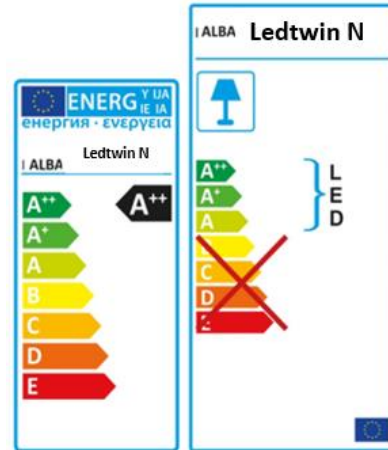

Ref : LEDTWIN N

NOMADE OFFICE LAMP

Maximize your lighting with the LEDTWIN, a 2-head stand-alone LED lamp! It will seduce you with its design, its technology and its very affordable price.

PRODUCT ADVANTAGES:

- ▲ 2 LED heads to adjust the angle and direct the light according to its needs.
- ▲ 3 levels of color: white, yellow and nature.
- ▲ Intensity dimmer for lighting control.
- ▲ Timer: automatic shut-off after 40 minutes.
- ▲ Autonomous lamp: transportable wirelessly; built-in battery.
- ▲ Rechargeable on USB cable (cable included)
- ▲ Available in 2 colors: Black- White

Quand le beau rejoint l'utile *When beauty meets utility*

PRODUCT FEATURES	
Reference	LEDTWIN N
EAN	3129710015788
Materials	ABS
Color	Black
Product Dimensions	Height: 36 cm Depth : 34 cm Base : Ø 18 cm
Packaging Dimensions	Length : 72.5 cm Width : 37 cm Height : 36 cm Weight : 7.20 kg
Electric power / watts	6 Watts
Light power	250 – 600 lumens
Guarantee	3 years
Standard	CE
Other information	French design Made in RPC